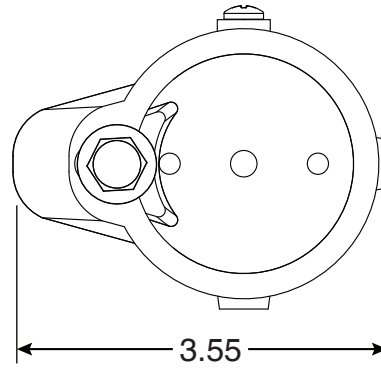

4 Inch Bronze Hanover Clone Socket

Part No.
PS-4019-BC

Parts List	
QTY	Description
1	PS-4019-BC Socket Bronze
1	PW-4C Wedge
1	5/16" Stainless Steel Washer
1	5/16-18 x 1-3/4" SS Bolt
1	10-24 x 3/8" Brass Screw

Uses Wedge Assembly
PW-4C

- 4" Deep Bronze Socket
- Accommodates 1.90" OD Tubing
- Uses PW-4C Wedge Assembly
- Limited Lifetime Warranty

Anchors Must Drain to Prevent Corrosion

Page 1 of 1

Perma-Cast Co. Pueblo, CO
www.permacastonline.com
Call 800-748-2770