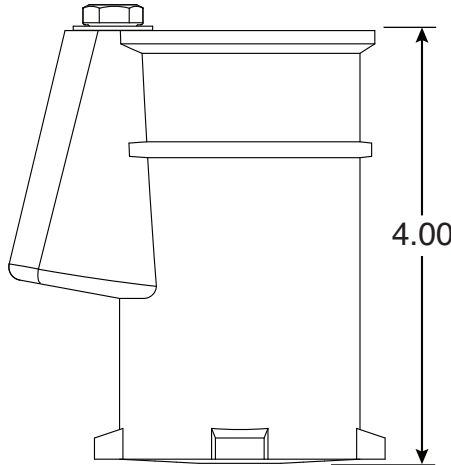

4 Inch Bronze Hanover Clone Socket

Part No.
PS-4019-BC

Parts List	
QTY	Description
1	PS-4019-BC Socket Bronze
1	PW-4C Wedge
1	5/16" Stainless Steel Washer
1	5/16-18 x 1-3/4" SS Bolt
1	10-24 x 3/8" Brass Screw

Uses Wedge Assembly
PW-4C

- 4" Deep Bronze Socket
- Accommodates 1.90" OD Tubing
- Uses PW-4C Wedge Assembly
- Limited Lifetime Warranty

Anchors Must Drain to Prevent Corrosion

Page 1 of 1

Perma-Cast Co. Pueblo, CO
www.permacastonline.com
Call 800-748-2770