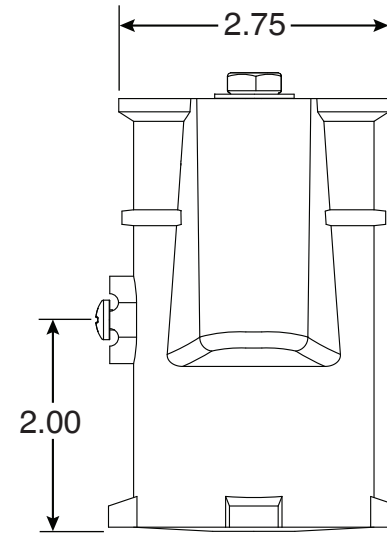

4 Inch Bronze Hanover Clone Socket

Part No.
PS-4019-BC

Parts List	
QTY	Description
1	PS-4019-BC Socket Bronze
1	PW-4C Wedge
1	5/16" Stainless Steel Washer
1	5/16-18 x 1-3/4" SS Bolt
1	10-24 x 3/8" Brass Screw

Uses Wedge Assembly
PW-4C

- 4" Deep Bronze Socket
- Accommodates 1.90" OD Tubing
- Uses PW-4C Wedge Assembly
- Limited Lifetime Warranty

Anchors Must Drain to Prevent Corrosion

Page 1 of 1

Perma-Cast Co. Pueblo, CO
www.permacastonline.com
Call 800-748-2770