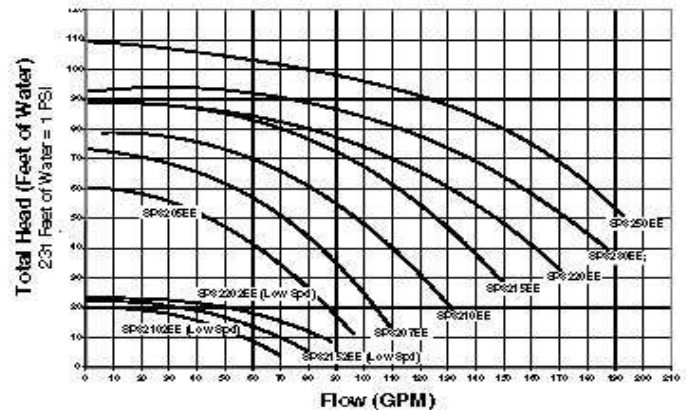

1Ø HAYWARD TRISTAR PUMPS

TriStar pumps use a smarter hydraulic design that lets the pump move more water with less effort, compared to other pool pumps. That means you can save money buying a lower horsepower pump that will use less energy over its life!

Features

- Save up to 70% on your energy costs with the combination of an advanced hydraulic design and proven two-speed technology
- Superior energy efficient hydraulics can allow for stepping down in pump horsepower for less energy consumption and even lower cost.
- 2" x 2 1/2" CPVC union connections make installation and servicing fast and easy
- No-rib basket design insures easy debris removal. Extra-leaf-holding-capacity basket extends time between cleanings
- Tri-Lock cam and ramp strainer cover design seals with less than a quarter turn
- Pressure testable to 50 psi maximum
- Additional pump bases are available to retrofit TriStar in any existing installation

SINGLE SPEED MODELS	TOTAL HP	FULL RATE HP	SERVICE FACTOR	VOLTS	PORT SIZE	DIMENSION "A"
SP3206EE	0.99	3/4	1.98	115/208-230	2" / 2 1/2"	13 1/4"
SP3207EE	1.39	3/4	1.96	115/208-230	2" / 2 1/2"	13 1/4"
SP3210EE	1.96	1	1.96	115/208-230	2" / 2 1/2"	14 1/4"
SP3216EE	2.40	1 1/2	1.60	115/208-230	2" / 2 1/2"	14 1/4"
SP3220EE	2.70	2	1.35	208-230	2" / 2 1/2"	14 1/4"
SP3230EE	3.60	3	1.20	208-230	2" / 2 1/2"	17 1/4"
SP3250EE	5.0	5	1.00	208-230	2" / 2 1/2"	17 1/4"
2 - SPEED MODELS	TOTAL HP	FULL RATE HP	SERVICE FACTOR	VOLTS	PORT SIZE	DIMENSION "A"
SP3210E2EE	1.96	1	1.96	208-230	2" / 2 1/2"	14 1/4"
SP3216E2EE	2.40	1 1/2	1.60	208-230	2" / 2 1/2"	14 1/4"
SP3220E2EE	2.70	2	1.35	208-230	2" / 2 1/2"	14 1/4"