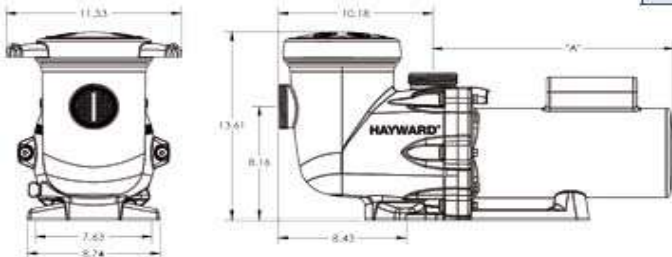

Features

- Save up to 70% on your energy costs with the combination of an advanced hydraulic design and proven two-speed technology
- Superior energy efficient hydraulics can allow for stepping down in pump horsepower for less energy consumption and even lower cost.
- 2" x 2 1/2" CPVC union connections make installation and servicing fast and easy
- No-rib basket design insures easy debris removal. Extra-leaf-holding-capacity basket extends time between cleanings
- Tri-Lock cam and ramp strainer cover design seals with less than a quarter turn
- Pressure testable to 50 psi maximum
- Additional pump bases are available to retrofit TriStar in any existing installation

SINGLE SPEED MODELS	TOTAL HP	FULL RATE HP	SERVICE FACTOR	VOLTS	PORT SIZE	DIMENSION "A"
SP3206EE	0.99	3/4	1.98	115/208-230	2" / 2 1/2"	13 1/4"
SP3207EE	1.39	3/4	1.96	115/208-230	2" / 2 1/2"	13 1/4"
SP3210EE	1.96	1	1.96	115/208-230	2" / 2 1/2"	14 1/4"
SP3216EE	2.40	1 1/2	1.60	115/208-230	2" / 2 1/2"	14 1/4"
SP3220EE	2.70	2	1.35	208-230	2" / 2 1/2"	14 1/4"
SP3230EE	3.60	3	1.20	208-230	2" / 2 1/2"	17 1/4"
SP3250EE	5.0	5	1.00	208-230	2" / 2 1/2"	17 1/4"
2 - SPEED MODELS	TOTAL HP	FULL RATE HP	SERVICE FACTOR	VOLTS	PORT SIZE	DIMENSION "A"
SP3210E2EE	1.96	1	1.96	208-230	2" / 2 1/2"	14 1/4"
SP3216E2EE	2.40	1 1/2	1.60	208-230	2" / 2 1/2"	14 1/4"
SP3220E2EE	2.70	2	1.35	208-230	2" / 2 1/2"	14 1/4"