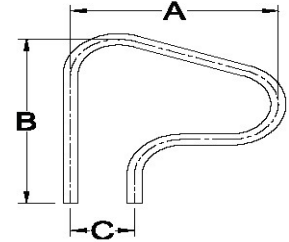

'P' GRAB RAIL WITH FLANGES

**NORTHERN
STAINLESS**

Birch Grab Rail
Deluxe Rail Marine Grade
SS-GRBS-8 MG-GRBS-8

A	B	C
26"	27.75"	8"

**4 Bolt Stainless Steel Flanges
Welded to bottom of Grab Rail**

HydroTher