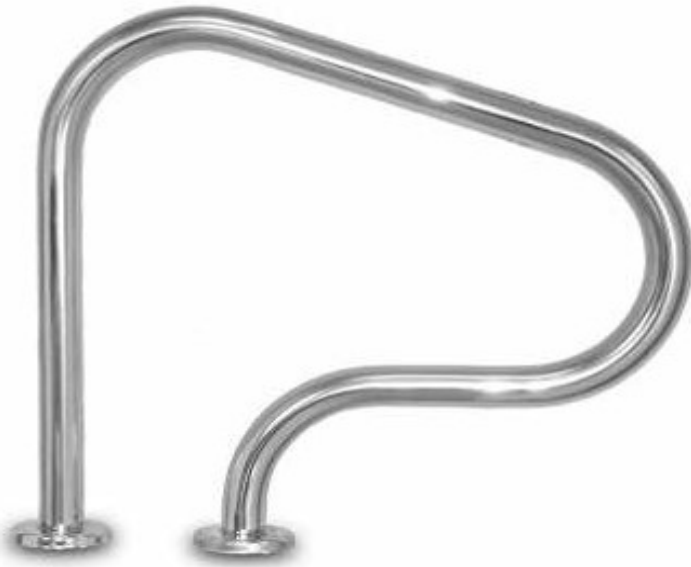

'P' GRAB RAIL WITH FLANGES

**NORTHERN
STAINLESS**

Birch Grab Rail
Deluxe Rail Marine Grade
SS-GRBS-8 MG-GRBS-8

A	B	C
26"	27.75"	8"

**4 Bolt Stainless Steel Flanges
Welded to bottom of Grab Rail**

HydroTher