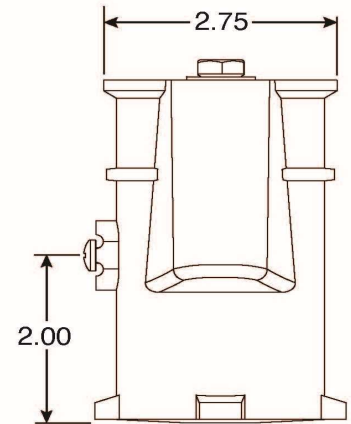

P' GRAB RAIL WITH 4" BRONZE WEDGE ANCHORS

Birch Grab Rail
Deluxe Rail Marine Grade
 SS-GRBS-8 MG-GRBS-8

A 26"
B 27.75"
C 8"

Uses Wedge Assembly
PW-4C

PS-4019-BC
4" BRONZE SOCKET
HANOVER CLONE

- 4" Deep Bronze Socket
- Accommodates 1.9" OD Tubing
- Uses PW-4C Wedge Assembly
- Limited Lifetime Warranty