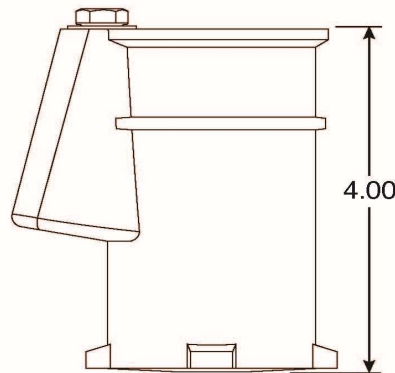

P' GRAB RAIL WITH 4" BRONZE WEDGE ANCHORS

Birch Grab Rail
Deluxe Rail Marine Grade
 SS-GRBS-8 MG-GRBS-8

A 26"
B 27.75"
C 8"

Uses Wedge Assembly
PW-4C

PS-4019-BC
4" BRONZE SOCKET
HANOVER CLONE

- 4" Deep Bronze Socket
- Accommodates 1.9" OD Tubing
- Uses PW-4C Wedge Assembly
- Limited Lifetime Warranty