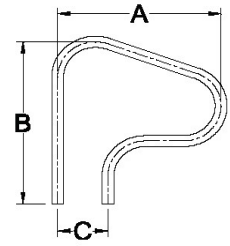

P' GRAB RAIL WITH 4" BRONZE WEDGE ANCHORS

Birch Grab Rail
Deluxe Rail Marine Grade
 SS-GRBS-8 MG-GRBS-8

A 26"
B 27.75"
C 8"

Uses Wedge Assembly
PW-4C

PS-4019-BC
4" BRONZE SOCKET
HANOVER CLONE

- 4" Deep Bronze Socket
- Accommodates 1.9" OD Tubing
- Uses PW-4C Wedge Assembly
- Limited Lifetime Warranty