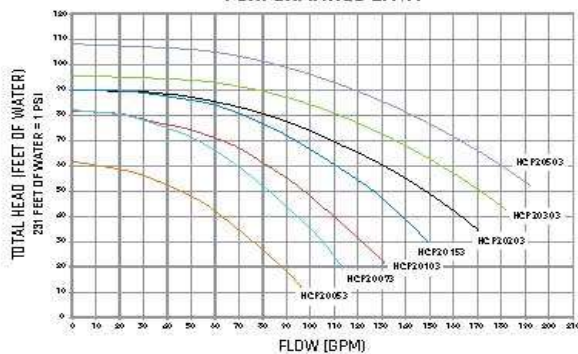

3Ø HAYWARD HCP 2000 SERIES PUMPS

Clear Tri-Lock strainer cover seals with less than a quarter turn

Large, no-rib strainer basket extends time between cleanings and ensures easy debris removal

2" x 2½" union connections simplify installation and servicing

Elevated base improves ventilation and protects against flooding

PART NUMBER	RATED H.P.	VOLTAGE	UNION CONNECTIONS	CARTON QUANTITY	CARTON WEIGHT (LBS.)
HCP3205C	0.5	330/575, 3-Phase	2" x 2.5"	1	41.0
HCP20053	0.5	208-230/460, 3-Phase	2" x 2.5"	1	41.0
SP3207EE	0.75	115/208-230, Single Phase	2" x 2.5"	1	40.0
HCP3207C	0.75	330/575, 3-Phase	2" x 2.5"	1	49.0
HCP20073	0.75	208-230/460, 3-Phase	2" x 2.5"	1	49.0
SP3210EE	1.0	115/208-230, Single Phase	2" x 2.5"	1	49.0
HCP3210C	1.0	330/575, 3-Phase	2" x 2.5"	1	49.0
HCP20103	1.0	208-230/460, 3-Phase	2" x 2.5"	1	49.0
SP3215EE	1.5	115/208-230, Single Phase	2" x 2.5"	1	49.0
HCP20153	1.5	208-230/460, 3-Phase	2" x 2.5"	1	49.0
HCP3215C	1.5	330/575, 3-Phase	2" x 2.5"	1	49.0
SP3220EE	2.0	208 - 230, Single Phase	2" x 2.5"	1	49.0
HCP3220C	2.0	330/575, 3-Phase	2" x 2.5"	1	49.0
HCP20203	2.0	208-230/460, 3-Phase	2" x 2.5"	1	49.0
SP3230EE	3.0	208 - 230, Single Phase	2" x 2.5"	1	65.0
HCP3230C	3.0	330/575, 3-Phase	2" x 2.5"	1	49.0
HCP20303	3.0	208-230/460, 3-Phase	2" x 2.5"	1	49.0
SP3250EE	5.0	208 - 230, Single Phase	2" x 2.5"	1	65.0
HCP3250C	5.0	330/575, 3-Phase	2" x 2.5"	1	65.0
HCP20503	5.0	208-230/460, 3-Phase	2" x 2.5"	1	65.0

PERFORMANCE DATA

DIMENSIONS (INCHES)

HAYWARD
COMMERCIAL AQUATICS

HCP 2000 Series Pumps are listed by:   

HydroTher

www.HydroTher.com

5170A TIMBERLEA BLVD., MISSISSAUGA, ONTARIO, CANADA L4W 2S5

Phone: (905) 890-3111