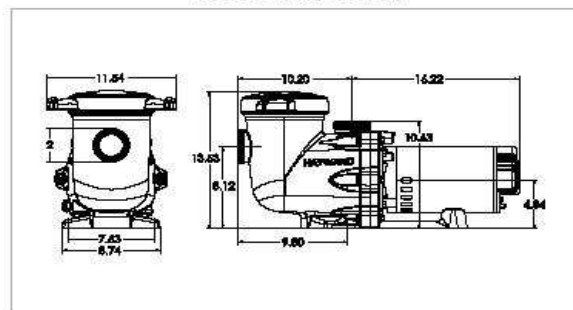

3Ø HAYWARD HCP 2000 SERIES PUMPS

Clear Tri-Lock strainer cover seals with less than a quarter turn

Large, no-rib strainer basket extends time between cleanings and ensures easy debris removal

2" x 2½" union connections simplify installation and servicing

Elevated base improves ventilation and protects against flooding

PART NUMBER	RATED H.P.	VOLTAGE	UNION CONNECTIONS	CARTON QUANTITY	CARTON WEIGHT (LBS.)
HCP3205C	0.5	330/575, 3-Phase	2" x 2.5"	1	41.0
HCP20053	0.5	208-230/460, 3-Phase	2" x 2.5"	1	41.0
SP3207EE	0.75	115/208-230, Single Phase	2" x 2.5"	1	40.0
HCP3207C	0.75	330/575, 3-Phase	2" x 2.5"	1	49.0
HCP20073	0.75	208-230/460, 3-Phase	2" x 2.5"	1	49.0
SP3210EE	1.0	115/208-230, Single Phase	2" x 2.5"	1	49.0
HCP3210C	1.0	330/575, 3-Phase	2" x 2.5"	1	49.0
HCP20103	1.0	208-230/460, 3-Phase	2" x 2.5"	1	49.0
SP3215EE	1.5	115/208-230, Single Phase	2" x 2.5"	1	49.0
HCP20153	1.5	208-230/460, 3-Phase	2" x 2.5"	1	49.0
HCP3215C	1.5	330/575, 3-Phase	2" x 2.5"	1	49.0
SP3220EE	2.0	208 - 230, Single Phase	2" x 2.5"	1	49.0
HCP3220C	2.0	330/575, 3-Phase	2" x 2.5"	1	49.0
HCP20203	2.0	208-230/460, 3-Phase	2" x 2.5"	1	49.0
SP3230EE	3.0	208 - 230, Single Phase	2" x 2.5"	1	65.0
HCP3230C	3.0	330/575, 3-Phase	2" x 2.5"	1	49.0
HCP20303	3.0	208-230/460, 3-Phase	2" x 2.5"	1	49.0
SP3250EE	5.0	208 - 230, Single Phase	2" x 2.5"	1	65.0
HCP3250C	5.0	330/575, 3-Phase	2" x 2.5"	1	65.0
HCP20503	5.0	208-230/460, 3-Phase	2" x 2.5"	1	65.0

PERFORMANCE DATA

DIMENSIONS (INCHES)

HAYWARD
COMMERCIAL AQUATICS

HCP 2000 Series Pumps are listed by:   

HydroTher

www.HydroTher.com

5170A TIMBERLEA BLVD., MISSISSAUGA, ONTARIO, CANADA L4W 2S5

Phone: (905) 890-3111