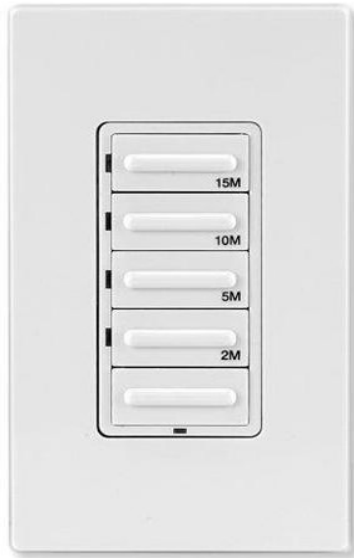

15 MINUTE TIMER

LEVITON®

Decora Preset 15 Minute Countdown Timer - 120VAC, 60Hz, 1800W Incandescent, 600W CFL, 5A LED, 20A Resistive/Inductive, 1HP, single pole 3-way or more locations, four preset buttons for 2-5-10-15 minutes, neutral required. White assembled on device, Ivory and Light Almond included.

The LTB15-1LZ, Leviton Decora Timer Switch offers advanced features, superior accuracy and contemporary aesthetics. It provides convenient timed control of lighting and motor loads in homes, offices, schools, libraries and other small commercial applications. It is ideal in automating control of heat lamps, hot tubs, attic and exhaust fans. This timer allows users to simply press and hold the top button to initiate override or press and hold two buttons to convert the 15-minute timer into other available time intervals. It has soothing green LED locator lights and offers three colors in one box, plus single pole or 3-way capability (with VP0SR).

- Easy operation with four preset buttons and one "OFF" button
- 1800 Watt Incandescent, 600W CFL, 5A LED, 20Amp Resistive/Inductive, 1 Horsepower at 120 volts
- Five-year limited warranty
- Simple press and hold override function
- Flexibility to convert the 15-minute timer to other available timer intervals
- Single pole and 3-way with a Vizia + Switch Remote (VP0SR)
- Three colors in one box: White, Ivory and Light Almond
- Soothing green LEDs