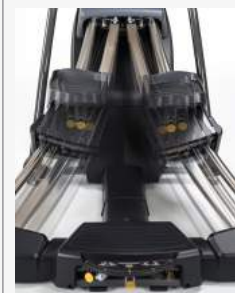

## KEY FEATURES

- Users can simulate all forms of climb plus have the option to perform short stride intervals in wider positions—ideal for sports conditioning
- 5 position race inspired handrails with dual contact heart rate to accommodate a variety of hand positions
- Stride length is user defined to promote a variety of goals and training modalities
- Two footplate adjustments provide greater comfort when exercising for longer periods or more aggressive positioning for training at higher intensities

## SPECIAL FEATURES

5 position,  
4-Bar Linkage

Rail Adjustment

Adjustable Foot Pedal