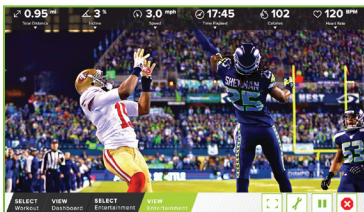

# SENZA C575U UPRIGHT CYCLE

SportsArt cycles are self-generating, no outside power source required. The contact heart rate is standard and a wireless Polar® HR receiver is built-in. Equipped with the all new SENZA™ touchscreen cardio interface that allows users to find the right workout faster and easier by delivering an intuitive streamlined interface with lifestyle targeted programs, dynamic entertainment options, and a virtual workout experience.