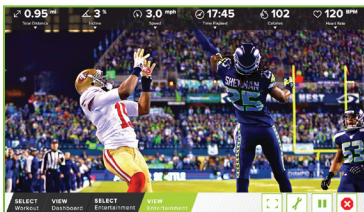

SENZA C575R RECUMBENT CYCLE

SportsArt cycles are self-generating, no outside power source required. The contact heart rate is standard and a wireless Polar® HR receiver is built-in. Equipped with the all new SENZA™ touchscreen cardio interface that allows users to find the right workout faster and easier by delivering an intuitive streamlined interface with lifestyle targeted programs, dynamic entertainment options, and a virtual workout experience.

DYNAMIC ENTERTAINMENT

SENZA JOURNEYS

LIFESTYLE WORKOUTS

CUSTOMIZATION

TREADMILL TECHNICAL DETAILS

Unit Weight	232 lbs / 105 kg
Dimensions (LxWxH)	72.2 x 25.8 x 53.5 in / 183.5 x 65.5 x 136 cm
Resistance	40 Levels
Max User Weight	500 lbs / 226.8 kg
Power Requirements	120V / 60Hz
Features	CSAFE port Headphone jack with built-in volume control (x2) USB port for device charging (x2) Integrated 3-speed fan Adjustable seat back Contact & wireless heart rate 3 speed fan
Optional Features	iPod & iPhone 30-pin connector SA Well™ workout tracking function MYE 900Mhz semi-integrated receiver