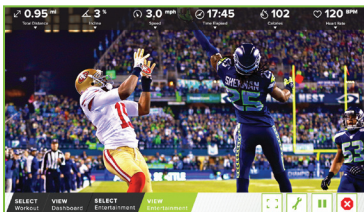

# SENZA C545U UPRIGHT CYCLE

SportsArt cycles are self-generating, no outside power source required. The contact heart rate is standard and a wireless Polar® HR receiver is built-in. Equipped with the all new SENZA™ touchscreen cardio interface that allows users to find the right workout faster and easier by delivering an intuitive streamlined interface with lifestyle targeted programs, dynamic entertainment options, and a virtual workout experience.

## TOUCHSCREEN TECHNICAL DETAILS

<b>Screen</b>	TFT Backlit LED Capacitive Touchscreen w/ Anti-Glare
<b>Resolution</b>	1366 x 768
<b>Screen Size</b>	16 in
<b>Aspect Ratio</b>	16:9
<b>Operating System</b>	Android 5.1.1
<b>Contrast ratio</b>	500:1
<b>Processor</b>	NXP Freescale I.MX6 Quad Core, 1GHz
<b>Memory</b>	32GB eMMC
<b>Languages</b>	English, Traditional Chinese, Simplified Chinese, Japanese, German
<b>System Updates</b>	Manual USB or Push (via Wi-fi opt-in)
<b>Brightness</b>	15 Adjustable Settings (300 cd/m2)
<b>Viewing Angle</b>	160° Vertical & Horizontal
<b>Connectivity</b>	Wi-fi (IEEE 802.11 a/b/g/n)   LAN Ethernet (10/100Mbps)
<b>Web Browsing</b>	Closed browser, owner/operator determines web page availability
<b>TV Support</b>	ATSC / QAM(64,256) / NTSC   DVBT / PAL / SECAM
<b>Inputs</b>	AV (CVBS)   Coax
<b>Readouts</b>	Resistance, Speed, Time, Heart rate, Distance, Calories, RPM
<b>Workout Programs</b>	Quickstart, Fat burn, Interval, SENZA™ Journey, Watt, Heart rate
<b>Features</b>	Bluetooth 4.0 heart rate support Bluetooth-AVRCPP iOS & Android music compatible Customizable home screen logo, embedded url on home screen, screen saver images & web pages 9 additional SENZA™ Journeys videos available